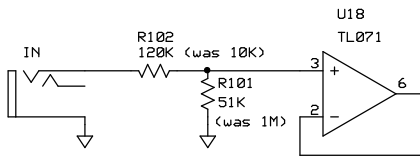

R94
220K (was 470K)
- - -

leave out C41 (470 pf) and C42 (1 nF)

CHORUS (3 position ON-OFF-ON)

CELESTE (3 position ON-OFF-ON)

LAG (3 position ON-OFF-ON)