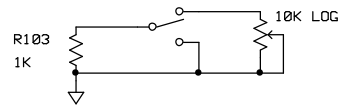

R94
220K (was 470K)
- - -

leave out C41 (470 pf) and C42 (1 nF)

CHORUS (3 position ON-OFF-ON)

CELESTE (3 position ON-OFF-ON)

LAG (3 position ON-OFF-ON)